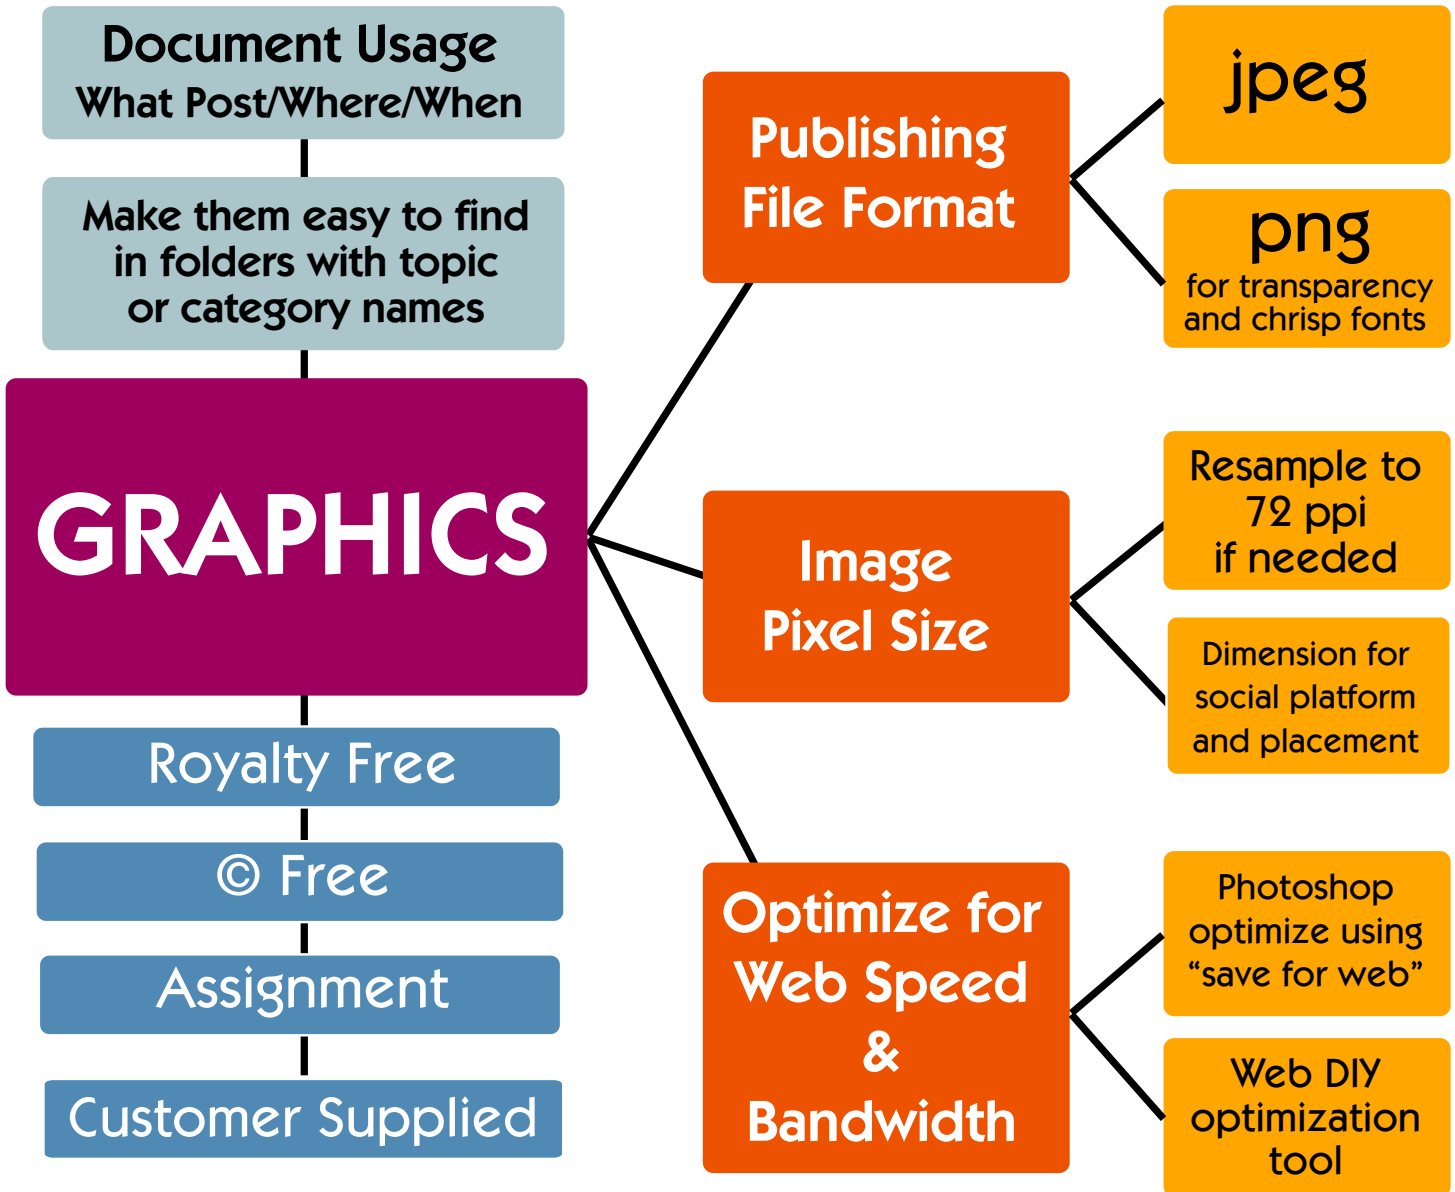

Graphics Documentation Workflow

Processing Steps for Web Publishing

Do you need clarification about how and why unique formulas are necessary for web publishing, give me a call, and I'll help you understand the process? If you or your team need guidance setting up a workflow documentation process, I can get you up and running quickly.
Call me at 954-257-7066.